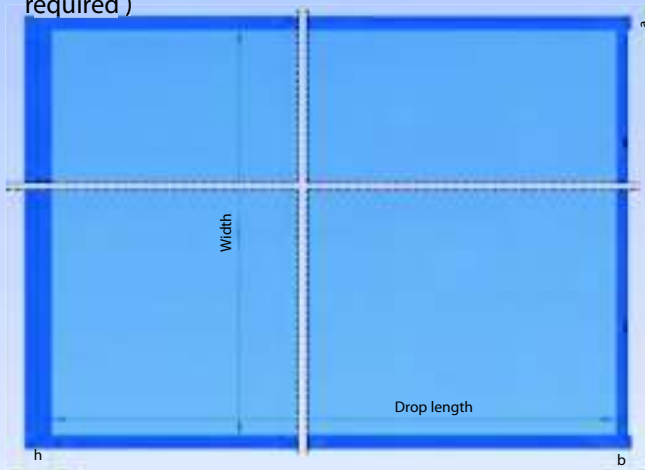

Fibershield-H+HC

The textile **H**orizontal fire curtain for openings in ceilings with a leakage of 0% and 2 hour fire rating

High flexibility due to low space requirement (installation under the ceiling and into the embrasure)

new generation
- without tensioning ropes

patent
STÖBIG
BRANDSCHUTZ
pending

System description Fibershield-HC

- sealing system for large openings in ceilings without supporting or tensioning ropes up to 33' x 33'
- housing and bottom bar build a closed casing in operating condition (patent applied)
- extensive testings with the dimensions 16'5" x 16'5" till DH 120 and EW 60
- two-part version in design status with the dimensions 33' x 65'8" with centrally locking end bars
- motorized closing and opening (emergency power supply is required)

System description Fibershield-H

- large openings in ceilings till 65'8" width and high drop lengths – see table
- tensioning ropes in a distance of 5' to support the fabric with large dimensions as well as to withstand the pressure load in case of smoke
- high variability in dependence on the design e.g. arch-shape
- safe closing process up to 16'5" drop length, optionally with gas tension springs that means without auxiliary energy, or with Duplex drive system (emergency power supply is required) up 31'2" drop length
- spring system is closing gravity fail.

Special design:
Deviation from the linear closing direction

Table of dimensions (standard design)

System version	Width (feet)	Drop length (feet)	a (inch)	b (inch)	t (inch)	h (inch)	f (inch)
Spring	< 4'7"	4'11"	4 3/4"	4 1/4"	7 1/2"	7 3/4"	7 1/2"
Spring	14'9"	9'6"	4 3/4"	4 1/4"	7 1/2"	9 3/4"	7 1/2"
Spring	14'9"	9'6"	5 3/4"	4 1/4"	9 1/4"	11 1/4"	9 1/4"
Spring	14'9"-98'5"	16'4 3/4"	5 3/4"	8 3/4"	9 1/4"	12 1/2"	9 1/4"
Duplex	65'8"	9'6"-27'11"	6 3/4"	13 1/4"	10 3/4"	14"	3 1/8"
HC (1-part)	< 20'	20'	7 3/4"	8 3/4"	9 1/4"	12"	3 1/8"
HC (1-part)	< 33'	33'	12"	13 1/4"	15 3/4"	20"	5 3/4"
HC (2-part)	< 33'	65'8"	12"	20"	15 3/4"	20"	5 3/4"