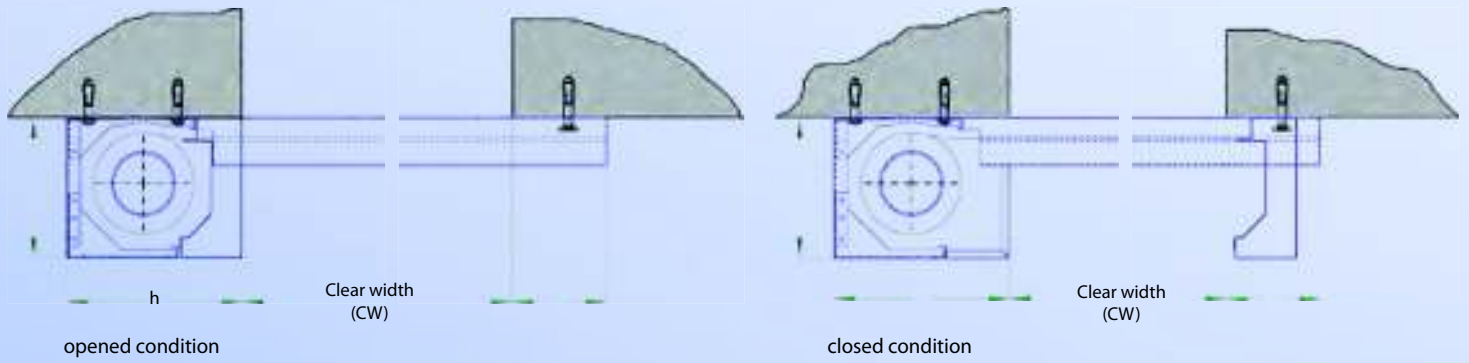

Fibershield-HC: housings