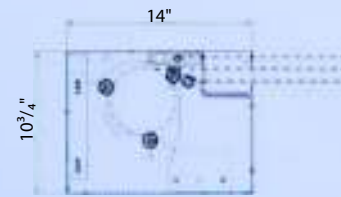

Bottom bar and feeding edge