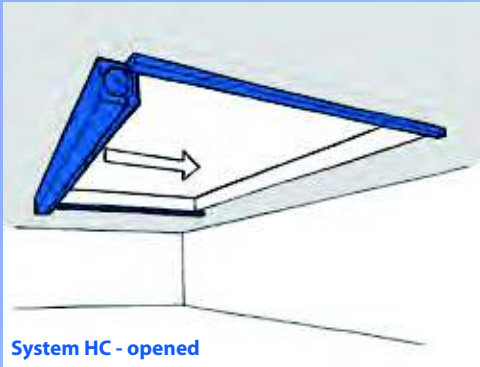

Fibershield-H+HC

The textile **H**orizontal fire curtain for openings in ceilings with a leakage of 0% and 2 hour fire rating

High flexibility due to low space requirement (installation under the ceiling and into the embrasure)

new generation
- without tensioning ropes

patent
STÖBIG
BRANDSCHUTZ
pending

System description Fibershield-HC

- sealing system for large openings in ceilings without supporting or tensioning ropes up to 33' x 33'
- housing and bottom bar build a closed casing in operating condition (patent applied)
- extensive testings with the dimensions 16'5" x 16'5" till DH 120 and EW 60
- two-part version in design status with the dimensions 33' x 65'8" with centrally locking end bars
- motorized closing and opening (emergency power supply is required)

System description Fibershield-H

- large openings in ceilings till 65'8" width and high drop lengths – see table
- tensioning ropes in a distance of 5' to support the fabric with large dimensions as well as to withstand the pressure load in case of smoke
- high variability in dependence on the design e.g. arch-shape
- safe closing process up to 16'5" drop length, optionally with gas tension springs that means without auxiliary energy, or with Duplex drive system (emergency power supply is required) up 31'2" drop length
- spring system is closing gravity fail.