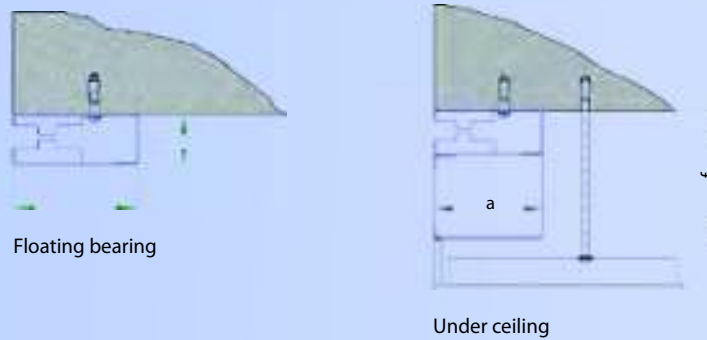

System description Fibershield-H

- large openings in ceilings till 65'8" width and high drop lengths – see table
- tensioning ropes in a distance of 5' to support the fabric with large dimensions as well as to withstand the pressure load in case of smoke
- high variability in dependence on the design e.g. arch-shape
- safe closing process up to 16'5" drop length, optionally with gas tension springs that means without auxiliary energy, or with Duplex drive system (emergency power supply is required) up 31'2" drop length
- spring system is closing gravity fail.

Special design:
Deviation from the linear closing direction

Table of dimensions (standard design)

System version	Width (feet)	Drop length (feet)	a (inch)	b (inch)	t (inch)	h (inch)	f (inch)
Spring	< 4'7"	4'11"	4 3/4"	4 1/4"	7 1/2"	7 3/4"	7 1/2"
Spring	14'9"	9'6"	4 3/4"	4 1/4"	7 1/2"	9 3/4"	7 1/2"
Spring	14'9"	9'6"	5 3/4"	4 1/4"	9 1/4"	11 1/4"	9 1/4"
Spring	14'9"-98'5"	16'4 3/4"	5 3/4"	8 3/4"	9 1/4"	12 1/2"	9 1/4"
Duplex	65'8"	9'6"-27'11"	6 3/4"	13 1/4"	10 3/4"	14"	3 1/8"
HC (1-part)	< 20'	20'	7 3/4"	8 3/4"	9 1/4"	12"	3 1/8"
HC (1-part)	< 33'	33'	12"	13 1/4"	15 3/4"	20"	5 3/4"
HC (2-part)	< 33'	65'8"	12"	20"	15 3/4"	20"	5 3/4"

Fibershield-HC: housings

Fibershield-H: housings

Bottom bar and feeding edge

Side guide

Protection targets

Testing in the EU's largest oven

Protection target	Fire protection HC	Fire protection H	Insulation with sprinkler protection in case of smoke
Classification	E 120	E 120	EI 120
Fabric	Heliotex EW 120	Protex 1100.1	Protex 1100.1 special coating
Labeling Test Report	applied UL 10B/ UL 10 D, UL 864, OSHPD CA certificate, 12-G-021,	UL 10B/ UL 10 D, UL 864, OSHPD CA certificate, UB III/B-05-020	UL 10B/ UL 10 D, UL 864, OSHPD CA certificate, UB III/B-08-016,