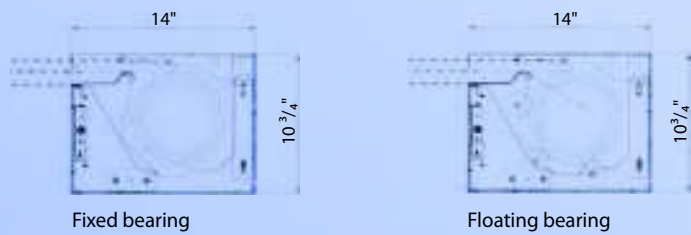

Fibershield-H: housings