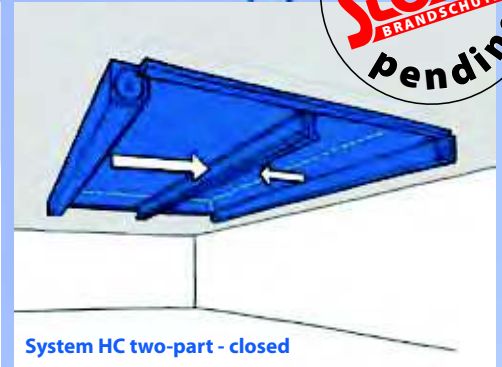

Fibershield-H+HC

The textile **H**orizontal fire curtain for openings in ceilings with a leakage of 0% and 2 hour fire rating

High flexibility due to low space requirement (installation under the ceiling and into the embrasure)

new generation
- without tensioning ropes

patent
STÖBIG
BRANDSCHUTZ
pending

System description Fibershield-HC

- sealing system for large openings in ceilings without supporting or tensioning ropes up to 33' x 33'
- housing and bottom bar build a closed casing in operating condition (patent applied)
- extensive testings with the dimensions 16'5" x 16'5" till DH 120 and EW 60
- two-part version in design status with the dimensions 33' x 65'8" with centrally locking end bars
- motorized closing and opening (emergency power supply is required)

System description Fibershield-H

- large openings in ceilings till 65'8" width and high drop lengths – see table
- tensioning ropes in a distance of 5' to support the fabric with large dimensions as well as to withstand the pressure load in case of smoke
- high variability in dependence on the design e.g. arch-shape
- safe closing process up to 16'5" drop length, optionally with gas tension springs that means without auxiliary energy, or with Duplex drive system (emergency power supply is required) up 31'2" drop length
- spring system is closing gravity fail.

Special design:
Deviation from the linear closing direction

Table of dimensions (standard design)

System version	Width (feet)	Drop length (feet)	a (inch)	b (inch)	t (inch)	h (inch)	f (inch)
Spring	< 4'7"	4'11"	4 3/4"	4 1/4"	7 1/2"	7 3/4"	7 1/2"
Spring	14'9"	9'6"	4 3/4"	4 1/4"	7 1/2"	9 3/4"	7 1/2"
Spring	14'9"	9'6"	5 3/4"	4 1/4"	9 1/4"	11 1/4"	9 1/4"
Spring	14'9"-98'5"	16'4 3/4"	5 3/4"	8 3/4"	9 1/4"	12 1/2"	9 1/4"
Duplex	65'8"	9'6"-27'11"	6 3/4"	13 1/4"	10 3/4"	14"	3 1/8"
HC (1-part)	< 20'	20'	7 3/4"	8 3/4"	9 1/4"	12"	3 1/8"
HC (1-part)	< 33'	33'	12"	13 1/4"	15 3/4"	20"	5 3/4"
HC (2-part)	< 33'	65'8"	12"	20"	15 3/4"	20"	5 3/4"