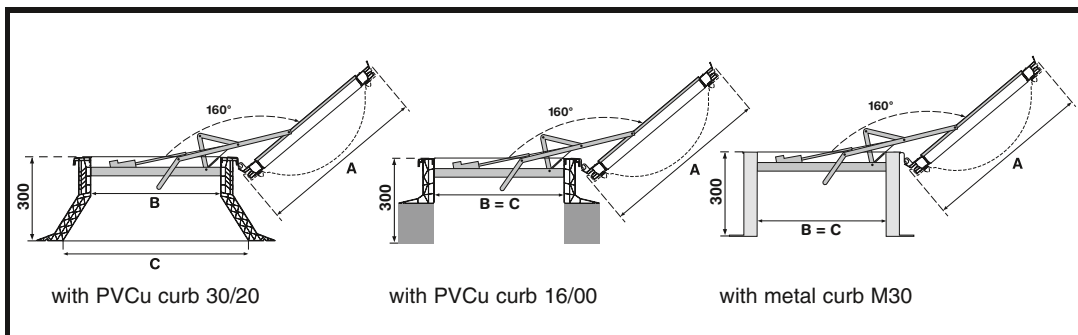

B DAYLIGHT SIZE	C ROOF OPENING PVC 30/20	C ROOF OPENING M30 - PVC 16/00	with curb PVC 30/20 C = B + 20	with curb PVC 16/00 C = B	with curb M30 C = B
□	100 x 100	120 x 120	100 x 100	1558	1424	1408
	105 x 105	125 x 125	105 x 105	1569	1441	1416
	110 x 110	130 x 130	110 x 110	1580	1446	1422
	120 x 120	140 x 140	120 x 120	1605	1465	1435
	130 x 130	150 x 150	130 x 130	1644	1501	1463
□	100 x 130	120 x 150	100 x 130	1603	1458	1435
	100 x 150	120 x 170	100 x 150	1698	1560	1521
	100 x 160	120 x 180	100 x 160	1709	1565	1581
	100 x 190	120 x 210	100 x 190	1747	1603	1604
	100 x 200	120 x 220	100 x 200	1760	1615	1612
	100 x 220	120 x 240	100 x 220	1783	1640	1628
	100 x 230	120 x 250	100 x 230	1795	1649	1633
	105 x 165	125 x 185	105 x 165	1718	1599	1590
	105 x 225	125 x 245	105 x 225	1795	1653	1633
	110 x 140	130 x 160	110 x 140	1625	1492	1452
	110 x 170	130 x 190	110 x 170	1735	1594	1597
	110 x 230	130 x 250	110 x 230	1806	1657	1641
	120 x 140	140 x 160	120 x 140	1699	1578	1518
	120 x 150	140 x 170	120 x 150	1718	1592	1534
	120 x 180	140 x 200	120 x 180	1760	1615	1612
	120 x 210	140 x 230	120 x 210	1794	1647	1632
	130 x 160	150 x 180	130 x 160	1751	1607	1609
	130 x 190	150 x 210	130 x 190	1788	1645	1633
	130 x 200	150 x 220	130 x 200	1801	1655	1639
	130 x 220	150 x 240	130 x 220	1828	1682	1657
130 x 230	150 x 250	130 x 230	1839	1696	1664	

Skylux® domes	Prices see p.4 to 13
Control panel and accessories	Prices see p.43
Spoilers (Option)	Prices see p.41

EN 12.101-2